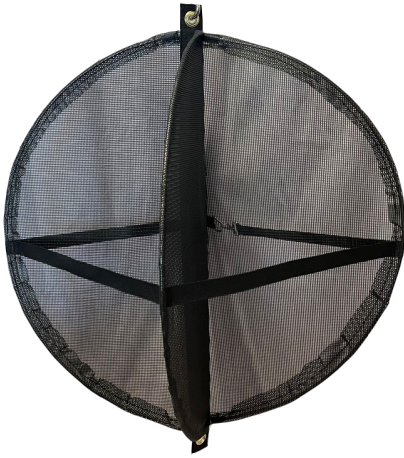

Ball Day Shape

Vessel Day Shapes are signals that are hung by the mast indicating the navigation status of a vessel to other vessels.

Day Shapes are manufactured from heavy-duty vinyl coated nylon fabric with corrosion resistant framing.

Fully collapsible when stored. Simplicity of design offers rapid and rigid display when required. Black only.