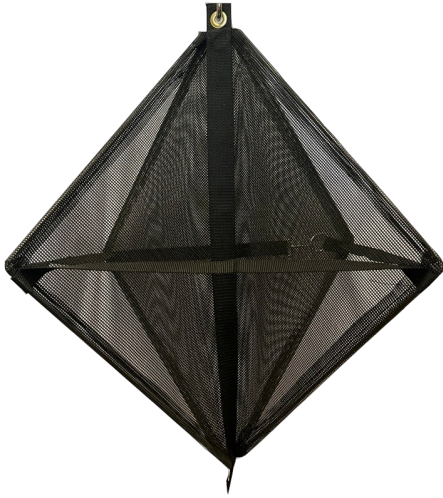

Diamond Day Shape

Vessel Day Shapes are signals that are hung by the mast indicating the navigation status of a vessel to other vessels.

Day Shapes are manufactured from heavy-duty vinyl coated nylon fabric with corrosion resistant framing. Fully collapsible when stored. Simplicity of design offers rapid and rigid display when required. Black only.