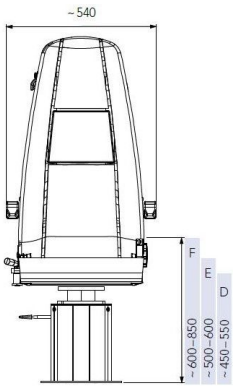

Dolphin Compact

PROFILE

Compact and space-saving seat for different applications on board. Due to its swivel mechanism in combination with the fold-away seat cushion the Dolphin Compact offers an ideal solution for close bridge cabs.

RECOMMENDED APPLICATION

All ships

SITTING HEIGHTS

Version D ~ 450-550mm

Version E ~ 500-600mm

Version F ~ 600-850mm

SERIAL FEATURES

High comfort-backrest with
integrated headrest