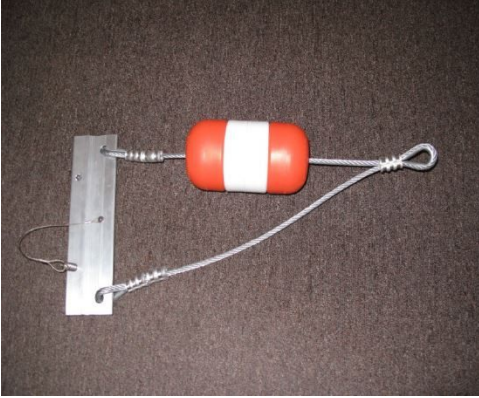

Tow Bridle

Available from 3” to 25”. Attached to turbidity curtains to distribute the load exerted by towing or anchoring the curtain. Includes one aluminum connector, ASTM pin, plastic float, and 5/16” galvanized aircraft cable.