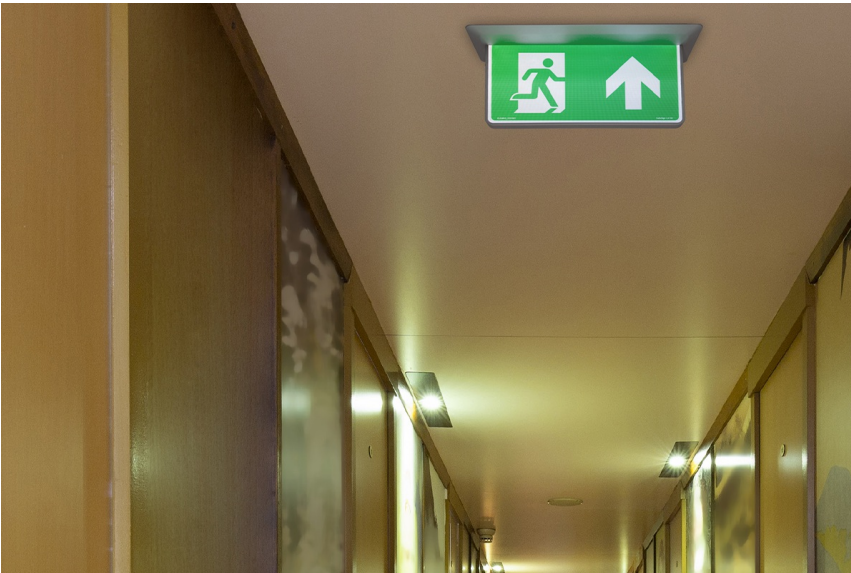

Electrical Escape Signs

Electric Escape Signs for Maritime Safety

These signs are essential for ensuring the safety of crew members and passengers during maritime emergencies. Read on to learn more about their importance and our offerings.

What are Electrical Escape Signs?

Electrical escape signs are illuminating signs specifically designed for maritime use. They serve the critical purpose of indicating emergency escape routes, emergency exits, and assembly points on ships and vessels. Equipped with internal lighting sources, such as LEDs, these

signs ensure visibility even in low-light or dark conditions at sea.

Importance in Maritime Emergencies

During emergencies like fires or power outages at sea, electrical escape signs play a crucial role. They guide crew members and passengers to safety by directing them to the nearest and safest exit routes on the ship. Compliance with safety regulations mandates the integration of these signs into the ship's emergency evacuation plans, thereby enhancing the overall safety of everyone onboard.

Key Features:

- **Premium Quality Design:** Our LED Escape signs are crafted with precision to meet the highest standards of quality and durability.
- **Easy Installation:** Designed for hassle-free installation, our signs ensure convenience without compromising on effectiveness.
- **Versatile Applications:** Suitable for use onboard cruise ships, ferries, offshore installations, and commercial ships, our range caters to diverse maritime needs.
- **Compliance:** All our signs comply with EU standards and hold Wheelmark approval. Additionally, they adhere to international safety standards set by the International Maritime Organization (IMO) for Safety Life at Sea.